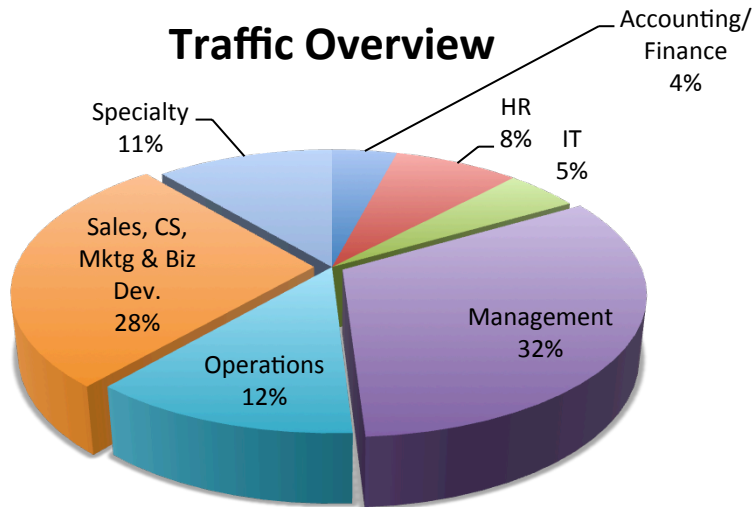

Traffic Overview

Our Monthly Stats

300k+ Unique Visitors
1M+ Pageviews

Sales, CS, Mktg, Biz Dev Breakdown

Management Breakdown